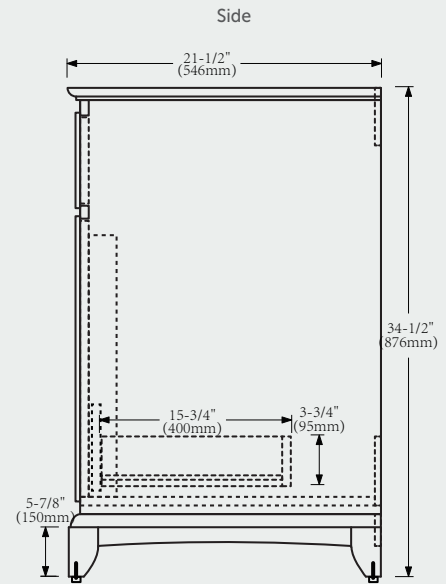

Interior adjustable shelf
for enhanced storage

Corner detail

On Harmony vanities, holes
are not pre-drilled...

...allowing you to install your choice of hardware
for a contemporary or transitional look.

*Gold Brushed Pull – 6"

*Chrome Pull – 8"

Ceramic Vanity Tops**

Outline Dimensions

Item Code	Item Description
HA-V3022-BLU	Harmony 30" Vanity - Blue Sapphire
TC-3122-WH1	Ceramic 31" White Vanity Top w/Integral Bowl/Sink - Single Hole
TC-3122- BLK1	Ceramic 31" Matt Black Vanity Top w/Integral Bowl/Sink - Single Hole