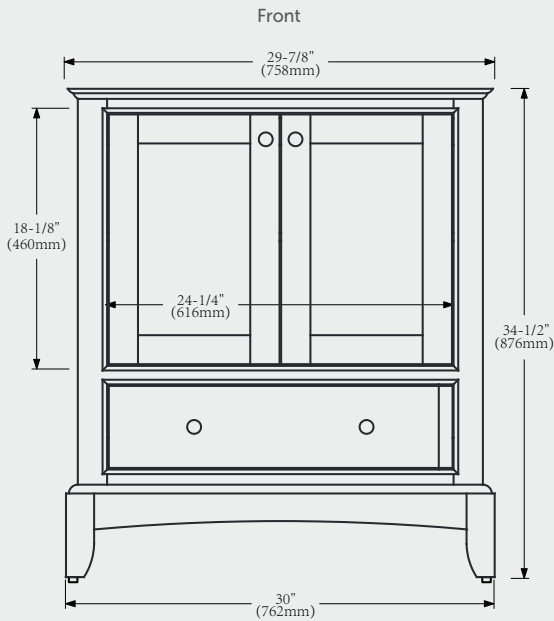

A classic/elegant style with functional design—ample storage, under mount fittings and removable shelf.

Shown with supplied hardware.
Holes pencil marked for installation.

2 Soft Close Doors,
1 Soft Close Drawer

Interior adjustable shelf
for enhanced storage

Corner detail

On Harmony vanities, holes
are not pre-drilled...

...allowing you to install your choice of hardware
for a contemporary or transitional look.

*Gold Brushed Pull – 6"

*Chrome Pull – 8"

Ceramic Vanity Tops**

Outline Dimensions

Item Code	Item Description
HA-V3022-BLU	Harmony 30" Vanity - Blue Sapphire
TC-3122-WH1	Ceramic 31" White Vanity Top w/Integral Bowl/Sink - Single Hole
TC-3122- BLK1	Ceramic 31" Matt Black Vanity Top w/Integral Bowl/Sink - Single Hole